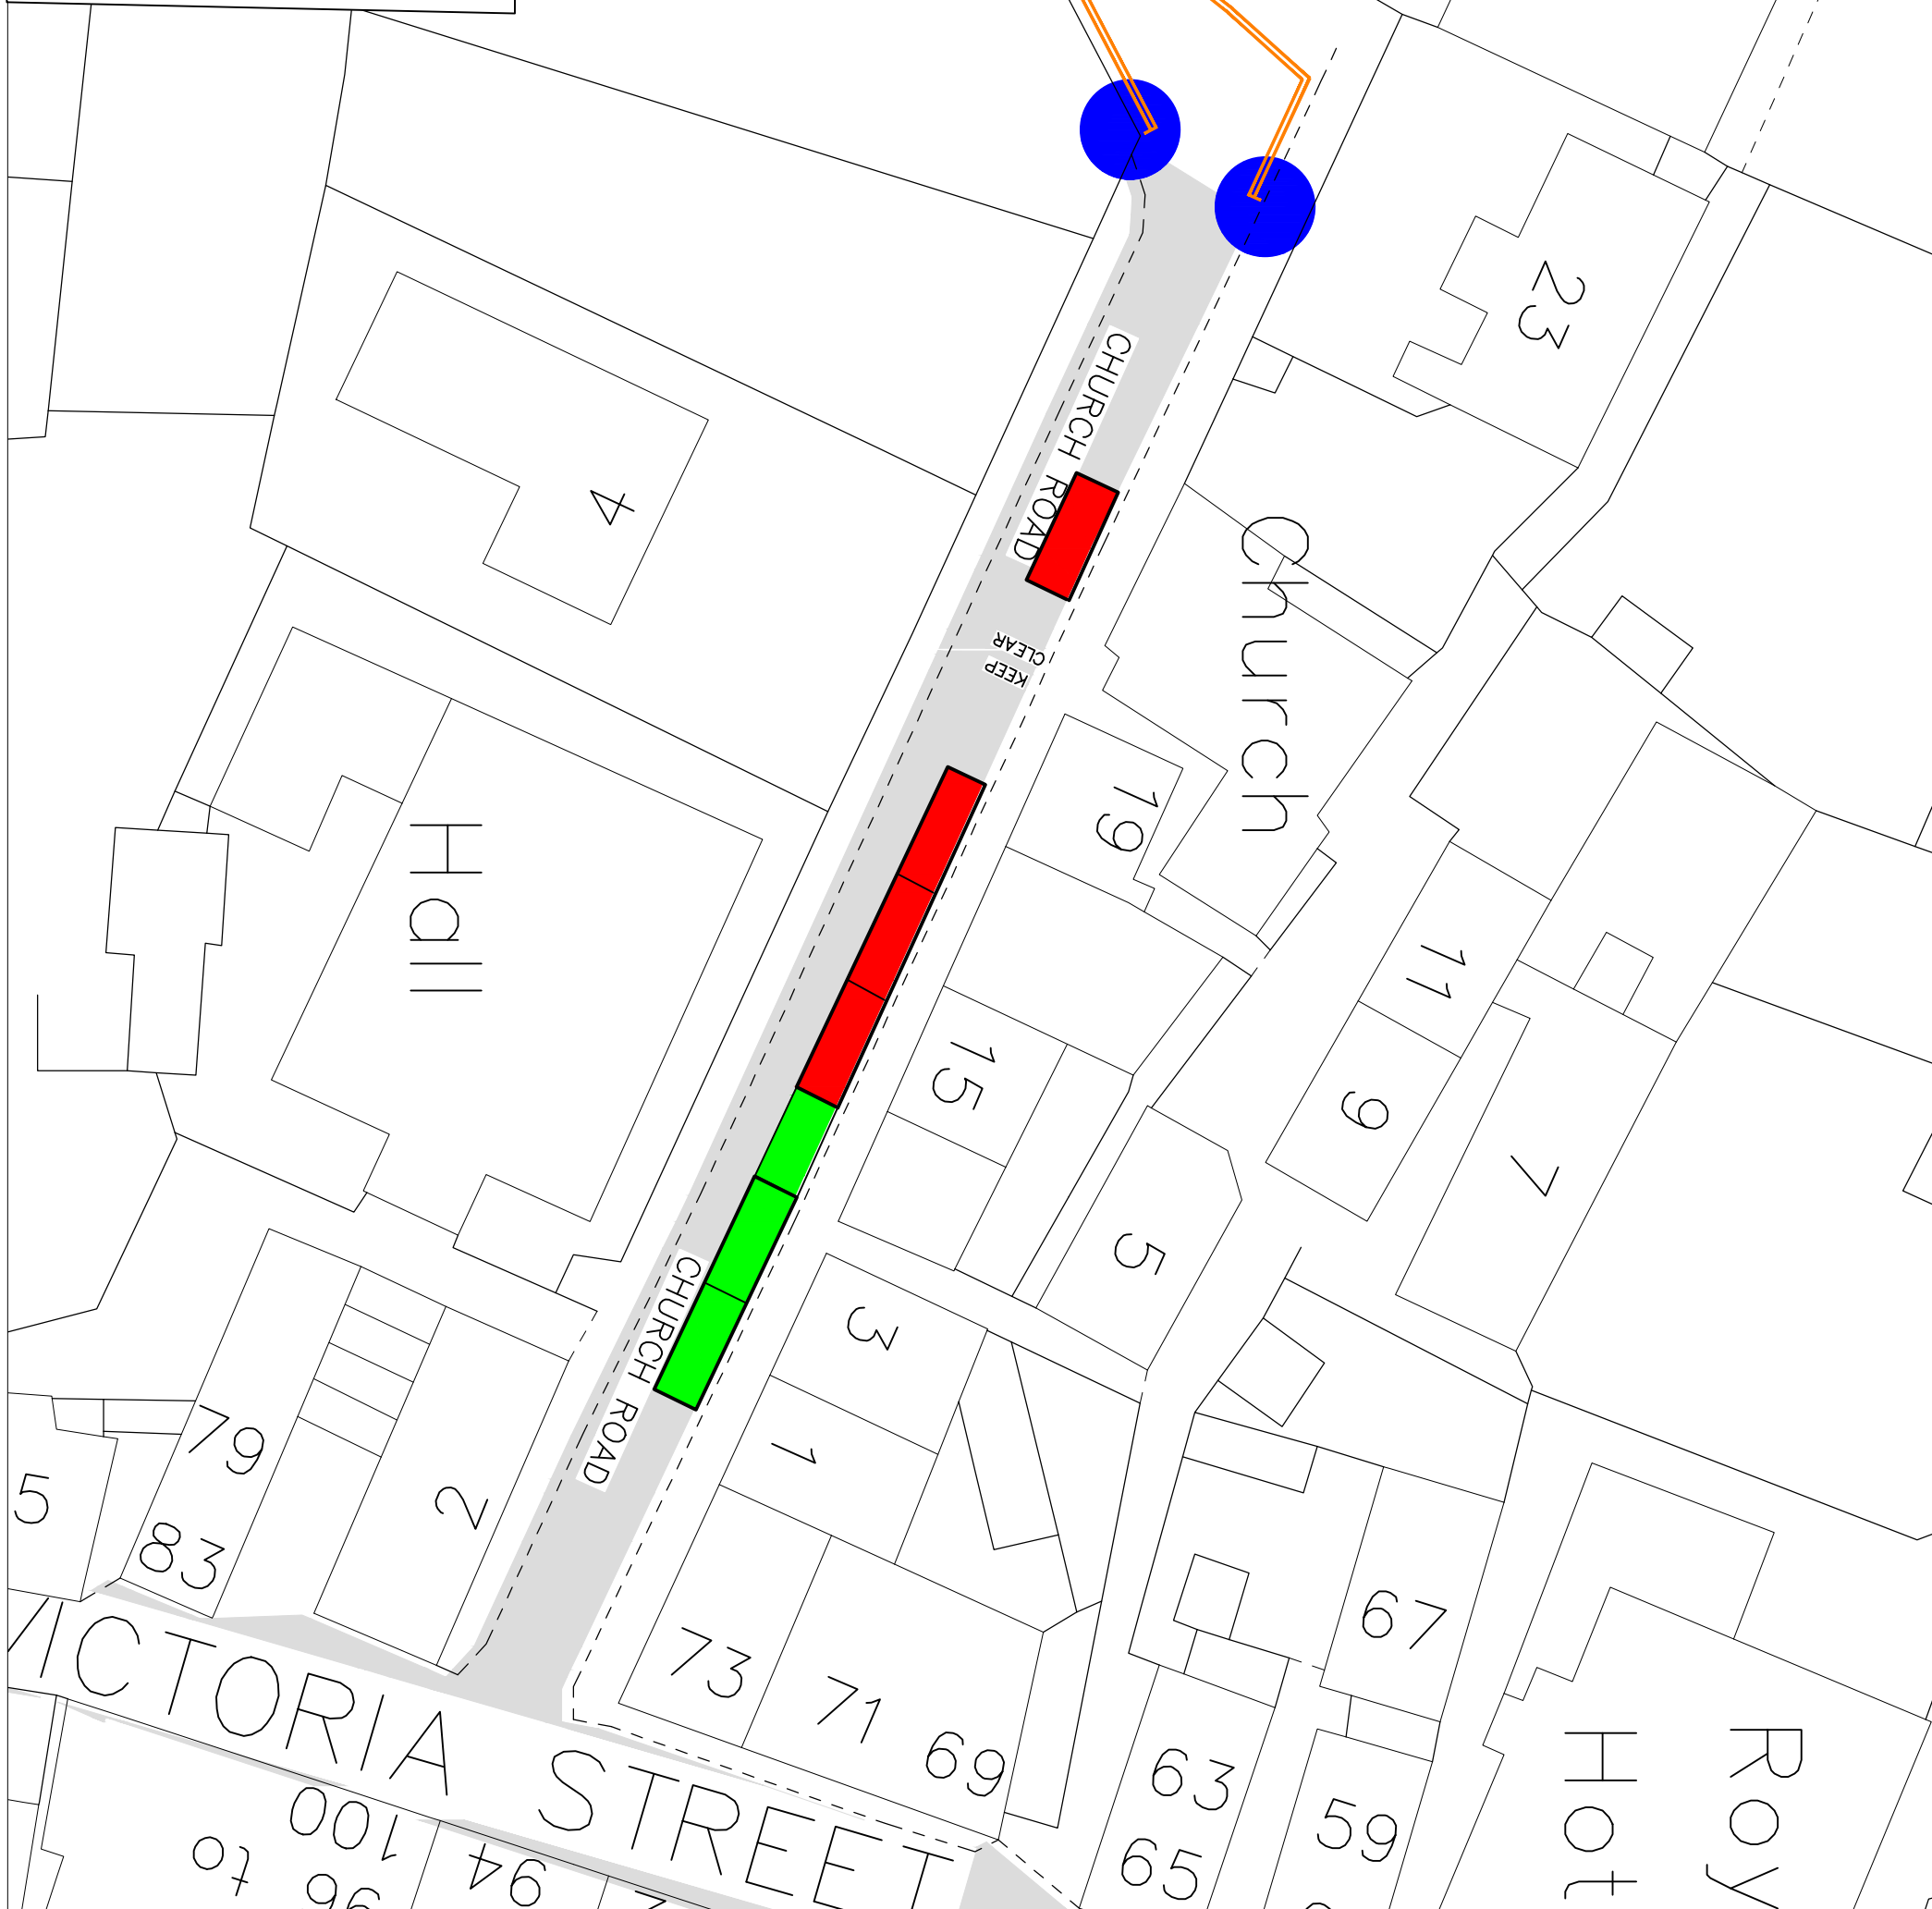

Reproduced by permission of Ordnance Survey on behalf of HMSO.
 © Crown copyright and database right 2018. All rights reserved.
 Ordnance Survey License number 100021621.

Key

-  Waiting without time limit parking space.
-  30 minute time limit parking space – Monday to Saturday 9am – 5pm
-  Double yellow lines. No waiting at any time
-  Restricted parking zone (RPZ). No waiting at any time.
-  RPZ signage