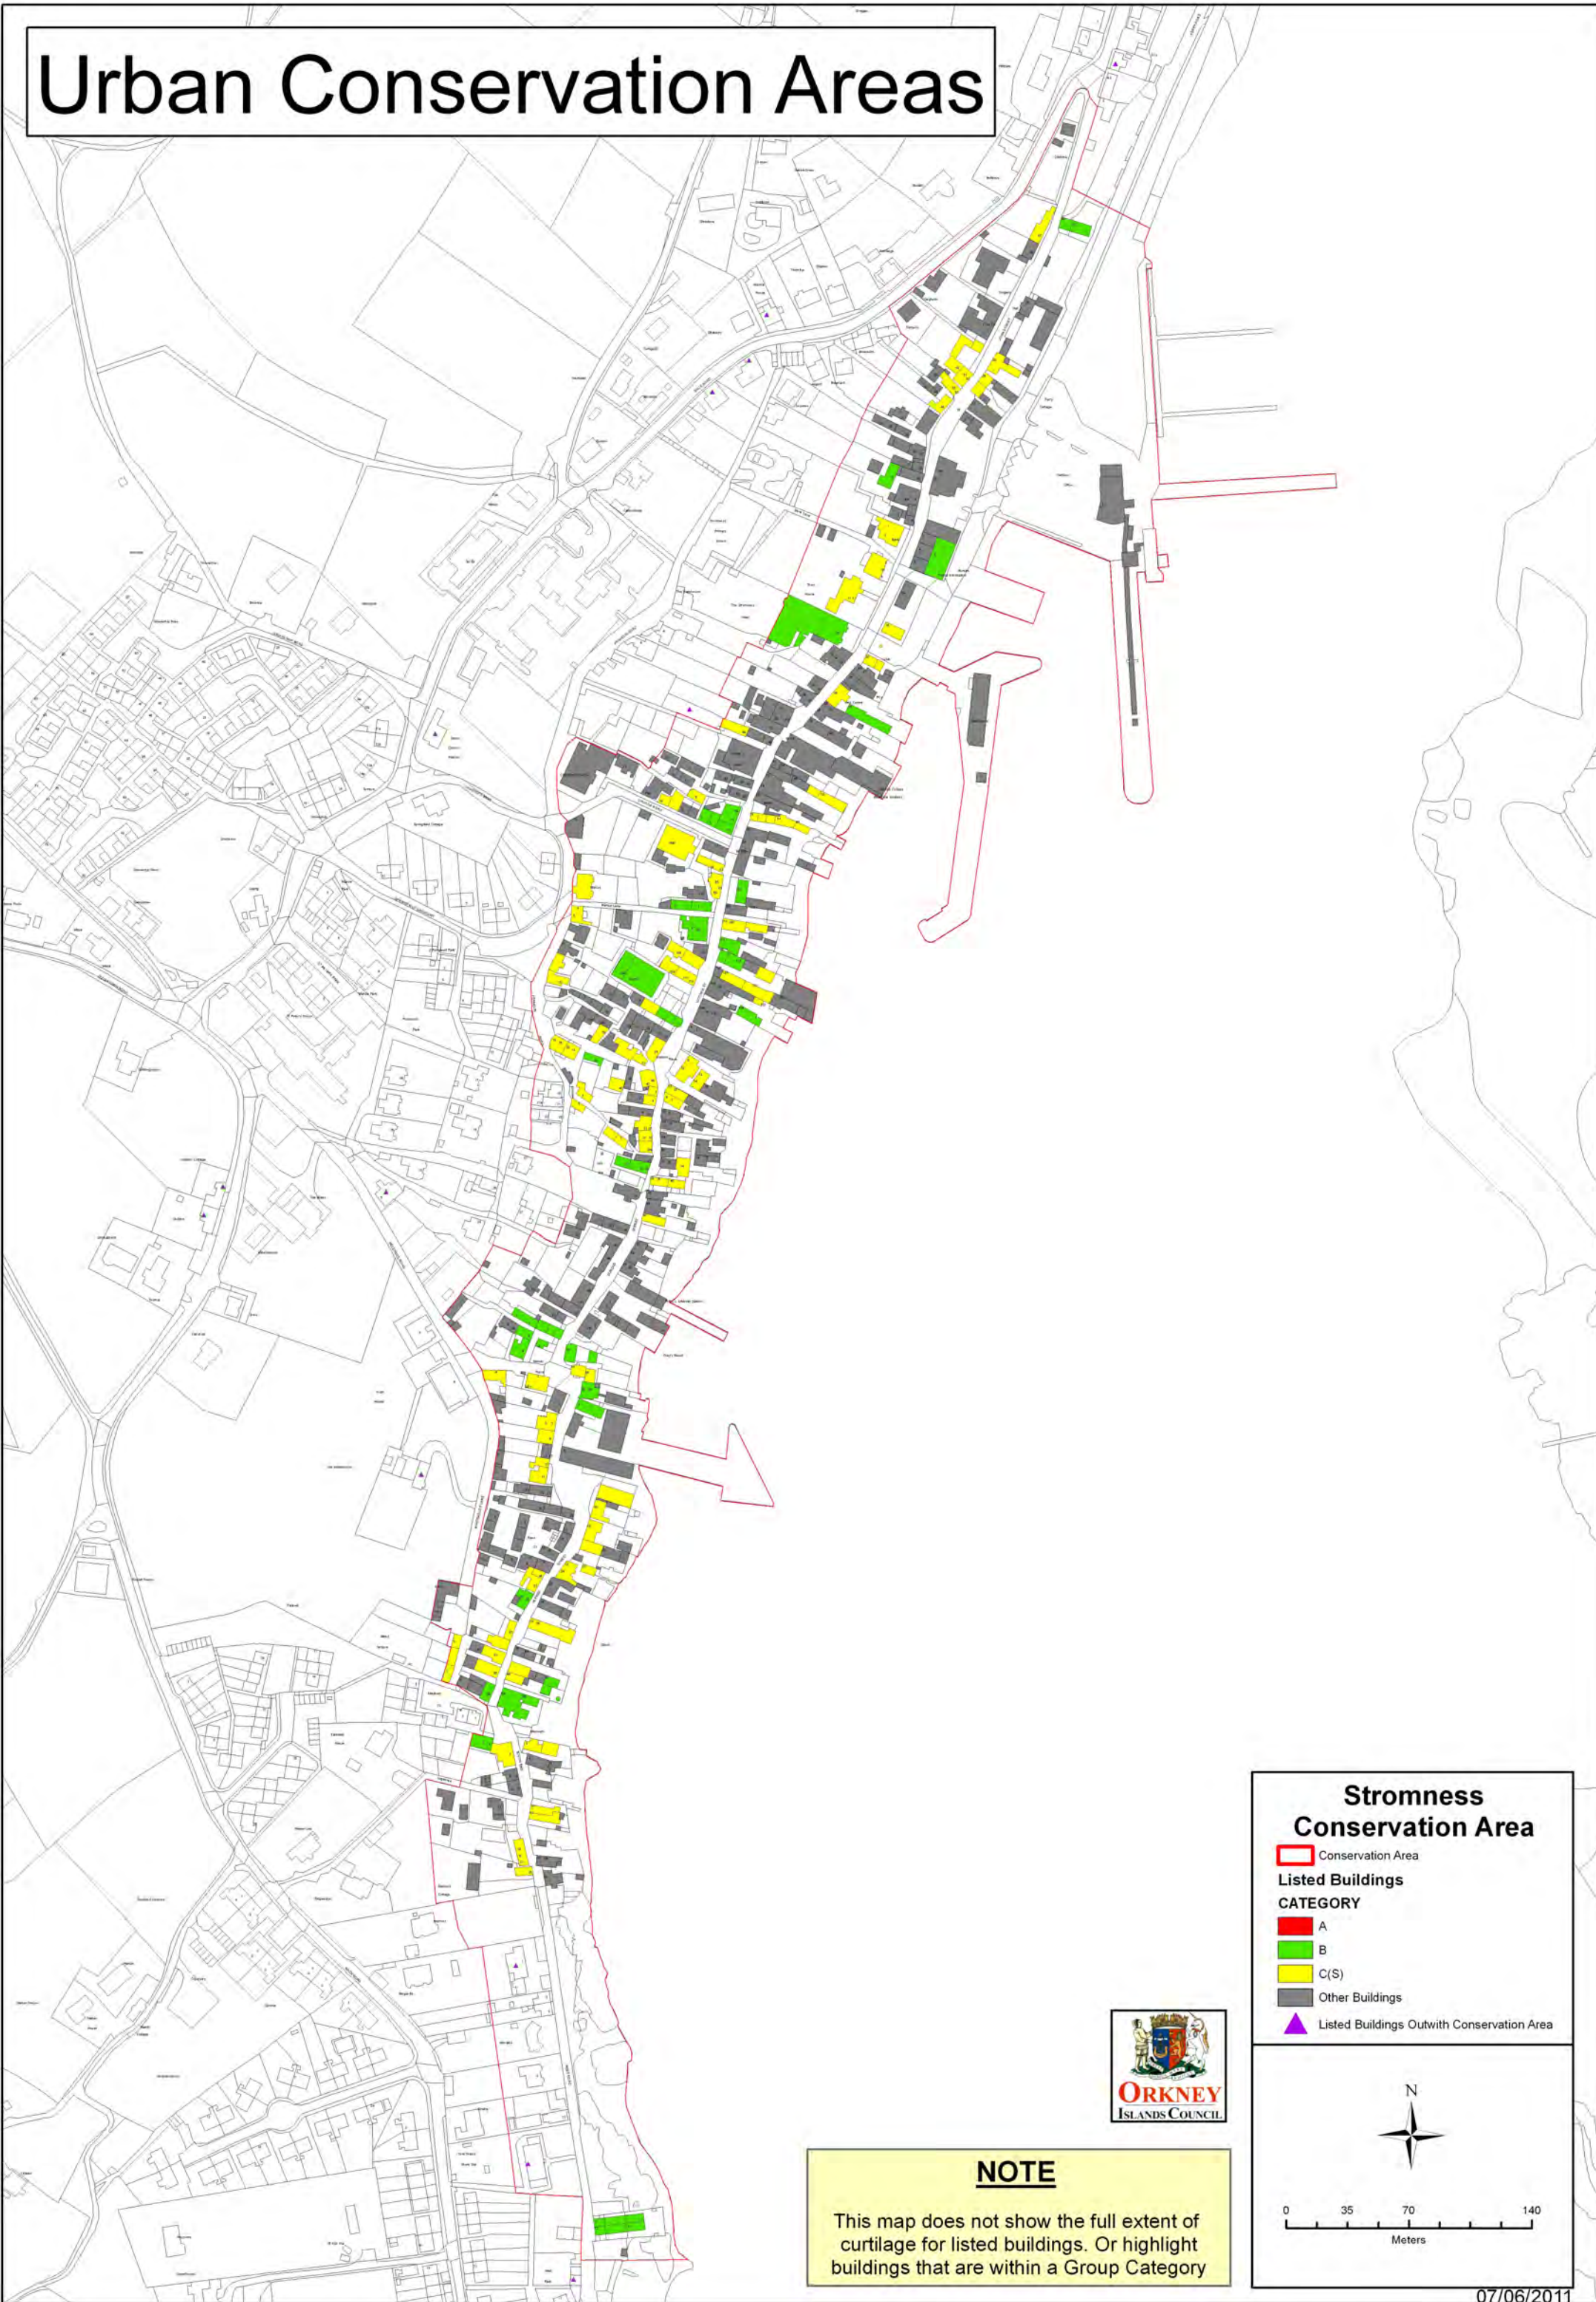

Urban Conservation Areas

Stromness Conservation Area

Conservation Area

Listed Buildings

CATEGORY

- A
- B
- C(S)
- Other Buildings

Listed Buildings Outwith Conservation Area

NOTE

This map does not show the full extent of curtilage for listed buildings. Or highlight buildings that are within a Group Category

N

0 35 70 140

Meters