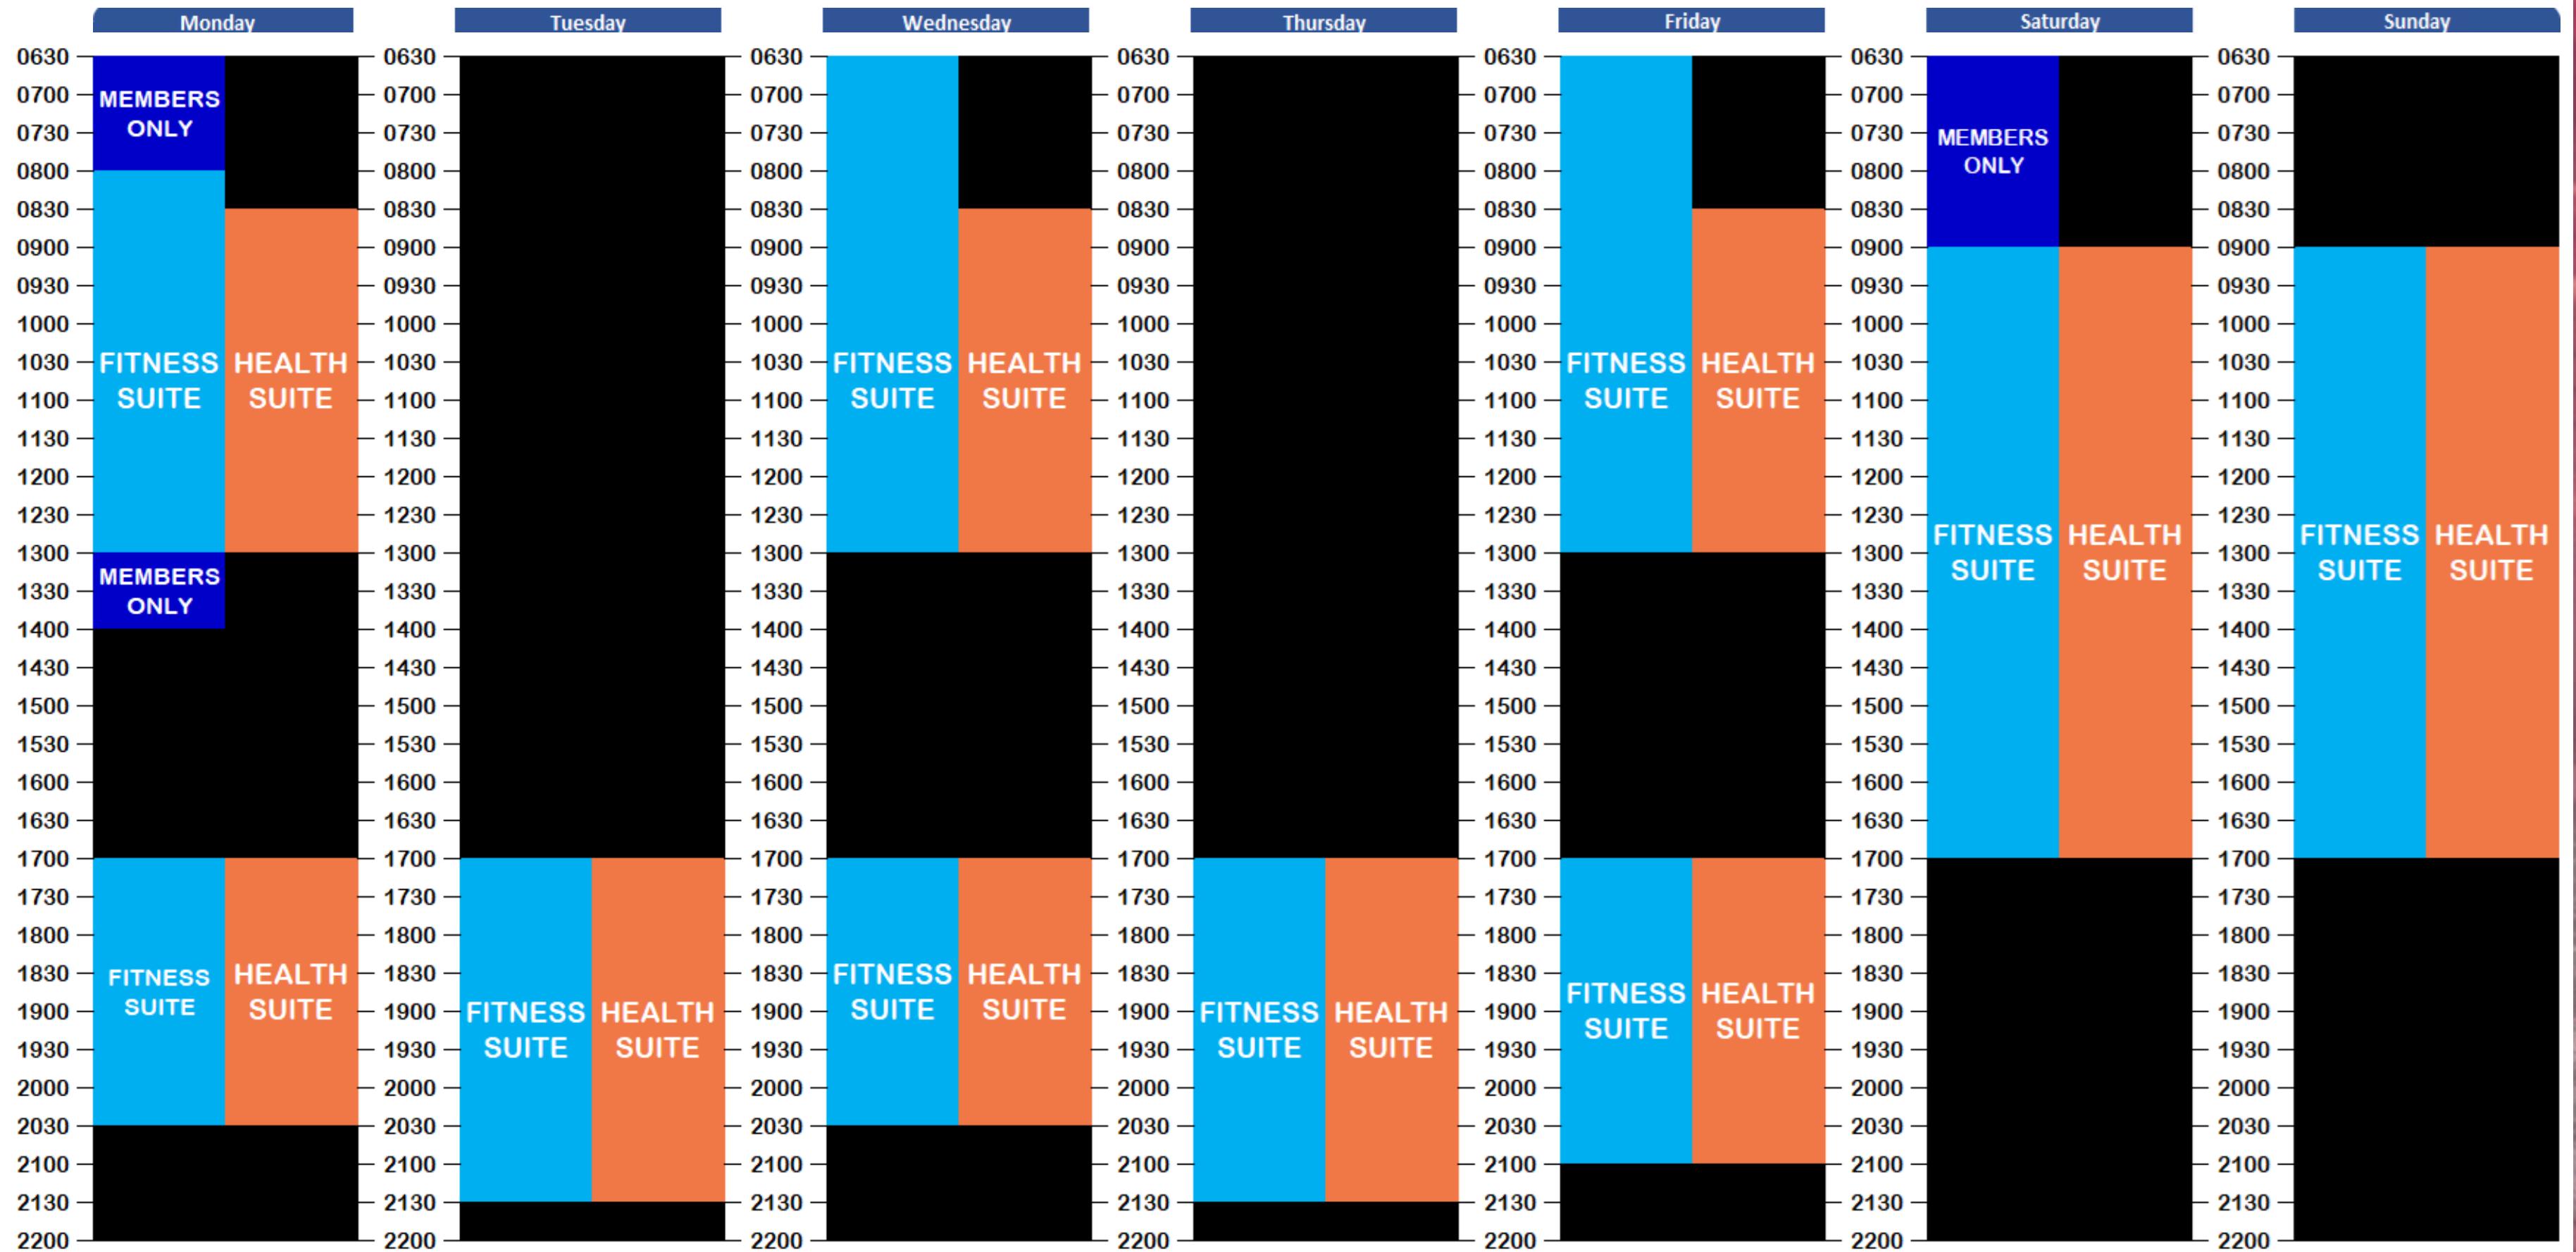

# SSP Health Suite & Fitness Centre

**ORKNEY**  
ISLANDS COUNCIL

20<sup>th</sup> April - 2<sup>nd</sup> July 2026

All users must have completed a gym induction at an OIC gym or the Pickaquoy Centre or sign a waiver if regularly using another gym.

14-15 yr old may use the gym if inducted and accompanied by an adult with an induction.

- Please wipe down equipment after use.
- Bring your own water bottle.
- Wear suitable clothing
- No outdoor footwear inside.
- Be respectful of other gym users.

During weekends children over 8 may enter the health suite if accompanied by an adult at a ratio of no more than 2:1