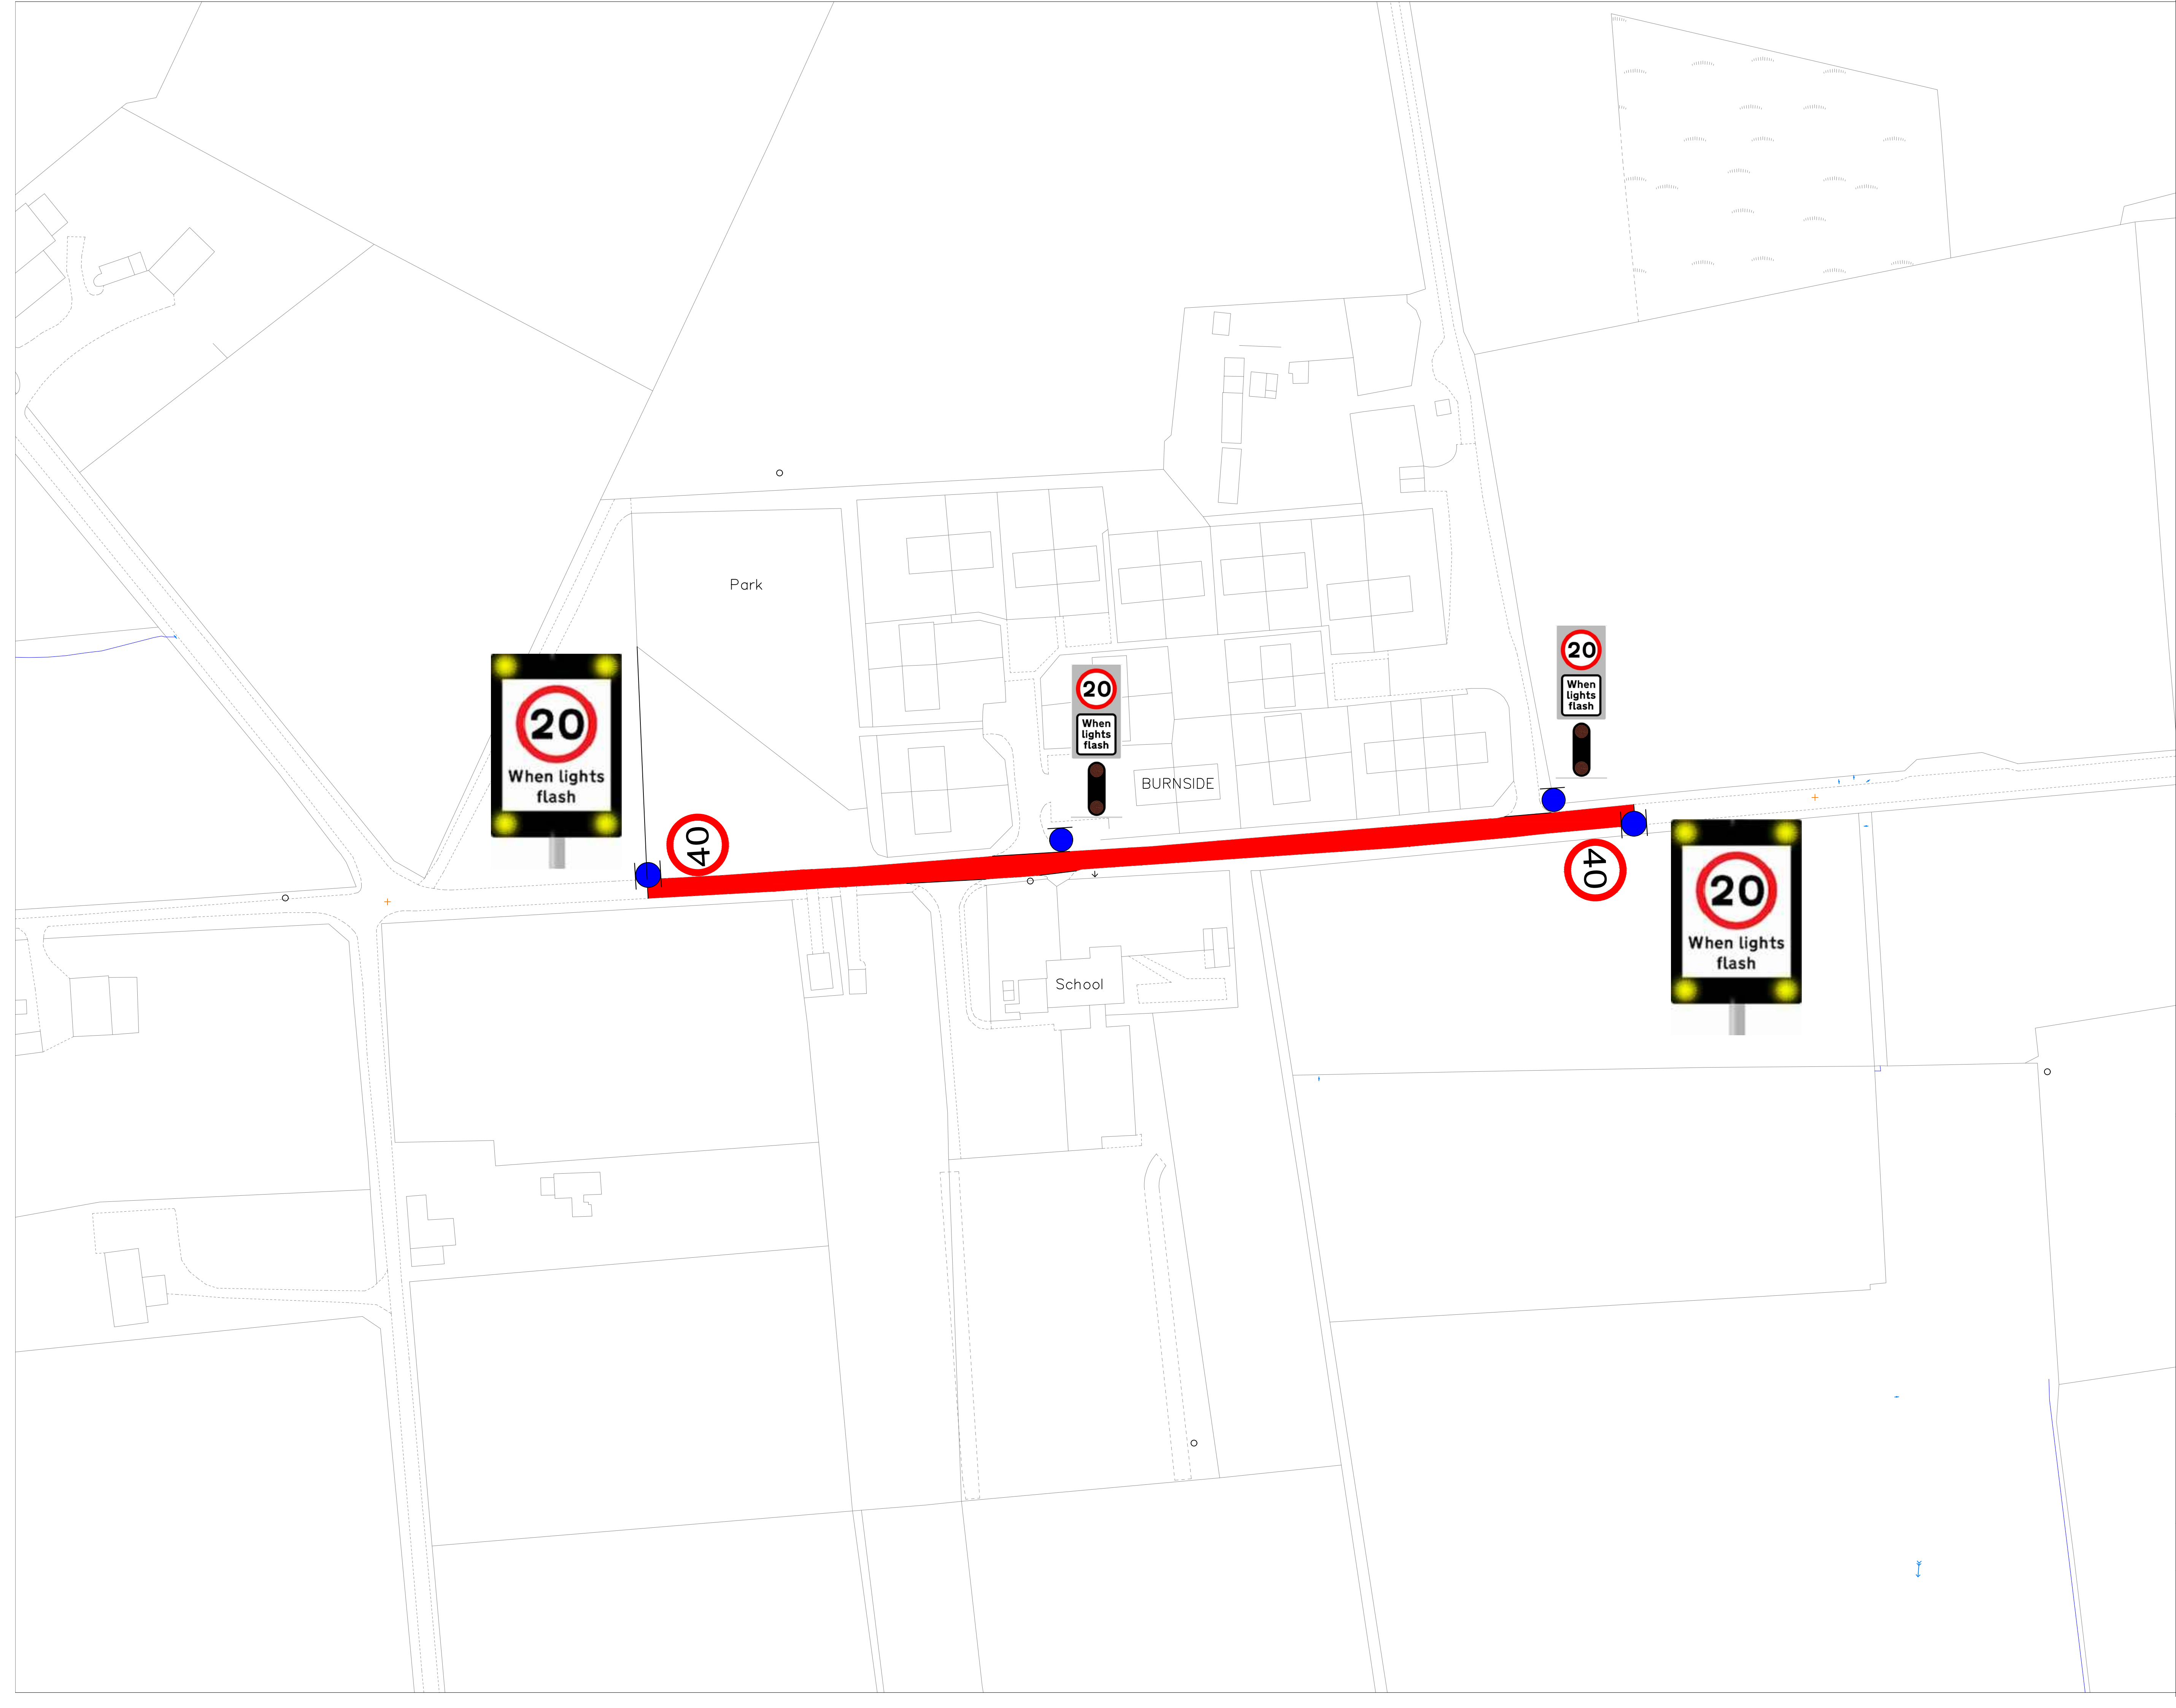

**KEY**  
 Extent of variable 20 mph speed limit. 253m

Project  
 THE ORKNEY ISLANDS COUNCIL  
 (VARIABLE 20 MPH SPEED LIMIT)  
 (ISLAND SCHOOLS)  
 ORDER 2023

Title  
 B9046,  
 Flotta

File Ref. R3.46.04.0321	Drawing No. Flotta-01
Revision	
Date 24 October 2022	Drawn JC
Scale 1:750 at A1	Checked KDR