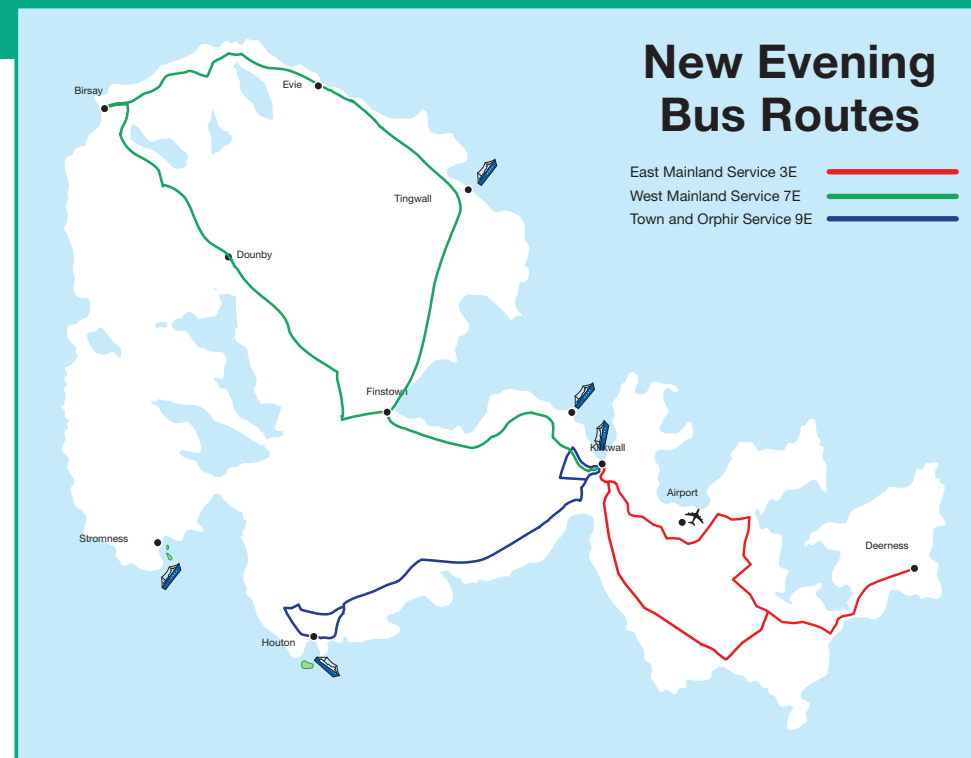

NEW EVENING BUS SERVICES

Trial basis depending on demand and usage, initially to March 2023

www.stagecoachbus.com • Tel 01856 870555

NEW East Mainland Evening Bus Service

East Mainland Service 3E	Friday	Saturday	Saturday
Pickaquoy Centre	2200	2000	-
Kirkwall Travel Centre	2203	2003	2203
New Scapa Road	2206	2006	2206
Kirkwall Airport	2214	2014	2214
Sheila Fleet Road End	2218	2018	2218
Tankerness Hall	2221	2021	2221
Dingieshowe	2226	2026	2226
Lighthouse Corner	2232	2032	2232
St Andrew's School	2241	2041	2241
Wilderness Junction	2252	2052	2252
New Scapa Road	2303	2103	2303
Kirkwall Travel Centre	2306	2106	2306

NEW West Mainland Evening Bus Service

West Mainland Service 7E	Friday	Saturday	Saturday
Kirkwall Travel Centre	2200	2000	2200
Pickaquoy Centre	2203	2003	-
Finstown	2216	2016	2213
Evie Hillside	2229	2029	2226
Newton Rd End	2234	2034	2231
Birsay Palace	2244	2044	2241
Twatt	2248	2048	2245
Dounby	2253	2053	2250
Harray	2258	2058	2255
Finstown	2305	2105	2302
Kirkwall Travel Centre	2315	2115	2312

NEW Town and Orphir Service

Town and Orphir Service 9E	Friday	Saturday
Kirkwall Travel Centre	2205	2005
Pickaquoy Centre	2208	2008
Hatston Park / Sunnybank Road	2211	2011
Soulisquoy Place	2215	2015
Scapa Road End	2217	2017
Orphir Village	2227	2027
Clestrain Junction	2234	2034
Orphir Village	2241	2041
New Scapa Road	2253	2053
Kirkwall Travel Centre	2256	2056

For more detailed journey planning and real-time updates download the Stagecoach Bus App