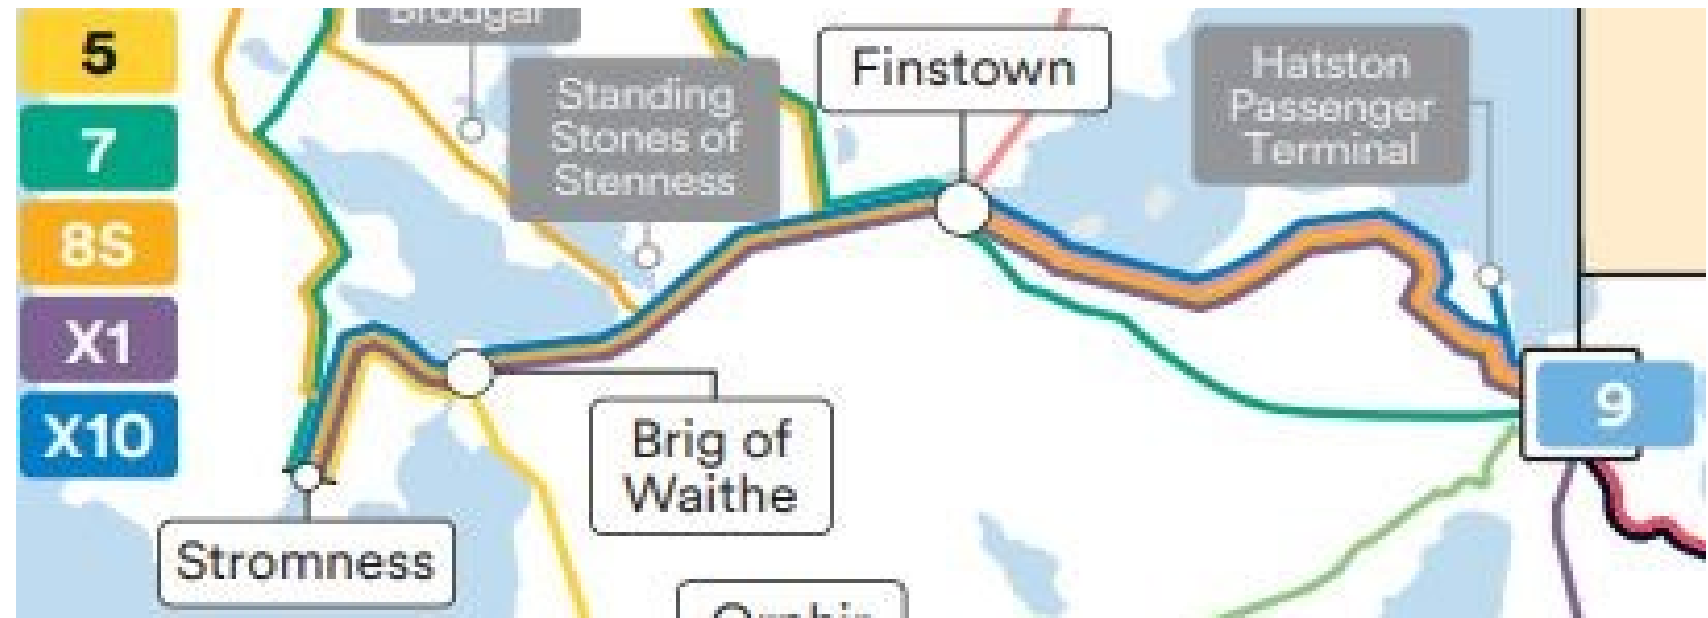

DAILY	
<b>Kirkwall Hotel</b>	<b>22:49</b>
Kirkwall Travel Centre Stand 2	22:52
Hatston Long Stay Car Park	22:55
Hatston Ferry Terminal	23:00
Kirkwall Ayre Hotel	23:03
Finstown Allan's of Gillock	23:13
<b>Stromness Travel Centre</b>	<b>23:23</b>

DAILY	
<b>Stromness Travel Centre</b>	<b>23:25</b>
Brig O'Waithe	23:30
Finstown Allan's of Gillock	23:40
Hatston Stagecoach Depot	23:50
<b>Kirkwall Travel Centre Stand 2</b>	<b>23:55</b>

This service is subject to alteration at short notice depending on the arrival / departure of the Northlink ferry service linking to Shetland, Kirkwall and Aberdeen. If the ferry is late, the bus service will depart Hatston Ferry Terminal 10 minutes after the arrival of the vessel (as a result the service from Stromness will operate late).